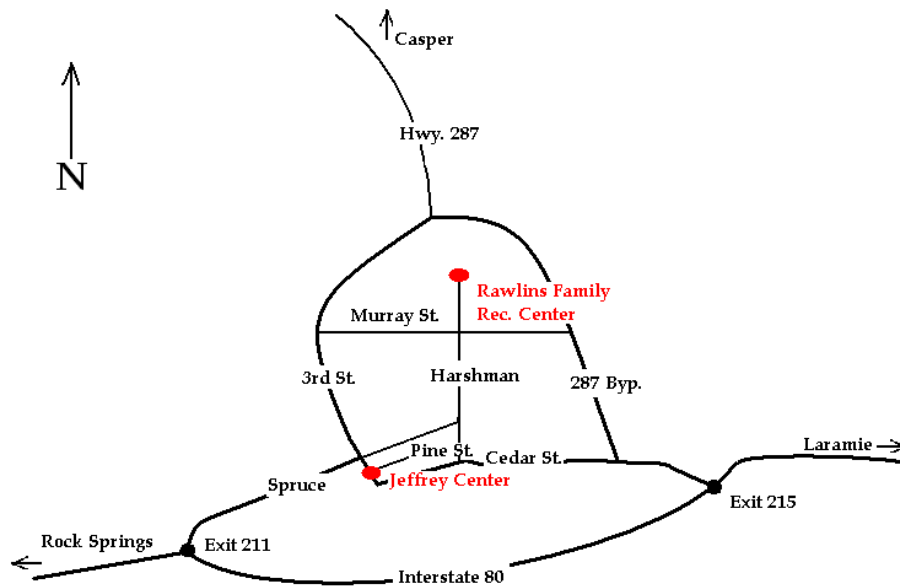

Celebration of Wind

Friday, May 14, 2010

6:00 pm

Jeffrey Center

315 W. Pine, Rawlins

(on the corner of Pine and 3rd)

Saturday, May 15, 2010

10:00 am - 4:00pm

Rawlins Family Recreation Center

1616 Harshman, Rawlins

(at the end of Harshman at the top of the hill)

Contact Information

Tera Larson, Marketing Communications Manager

tmueske@cchecc.org

307-328-9274 (work)

Hotel Options

Best Western Cotton Tree Inn

2221 W. Spruce, Rawlins

307-324-2737

Special-\$79/night

Holiday Inn Express

201 Airport Road, Rawlins

307-324-3762